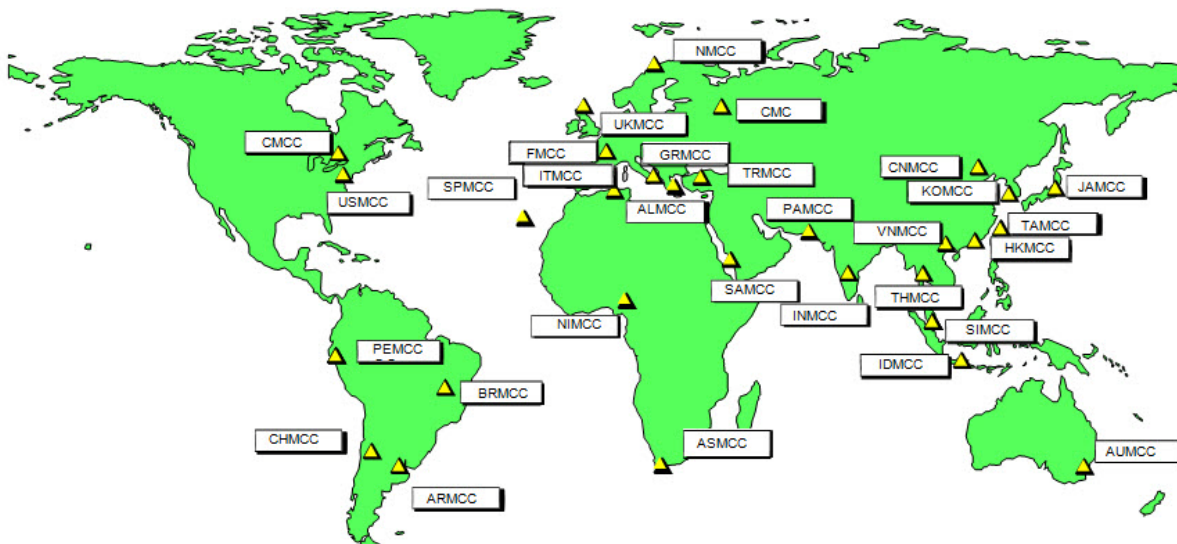

Emergency Contact Information

Radio Medical Services (Radio Medische Dienst)

+31 223 54 25 00

- 38@rmd.knrm.nl (urgent/MEDEVAC)
- 32@rmd.knrm.nl (regular/MEDICAL)
- 00@rmd.knrm.nl (non-urgent)

Please make non-urgent requests for advice between 06:00 and 20:00 UTC.

SEARCH AND RESCUE (SAR) CONTACT NUMBERS

The RCCs are the most direct way of talking to someone who can organize a rescue. It is preferable to contact the RCC responsible for the location where the emergency is taking place. However, RCCs can handover to each other as necessary.

Acronym Comment:

MCC - Mission Control Centers distribute Cospas-Sarsat alert data to its national RCCs and to designated SAR Points of Contact (SPOCs), or to other country's MCCs SPOC SAR Points of Contact

SRR - Search and Rescue Region; Area which an RCC has responsibility for

RCC - Rescue Coordination Center; Coordinates actual rescue operation. Can alert other RCCs or MCCs globally.